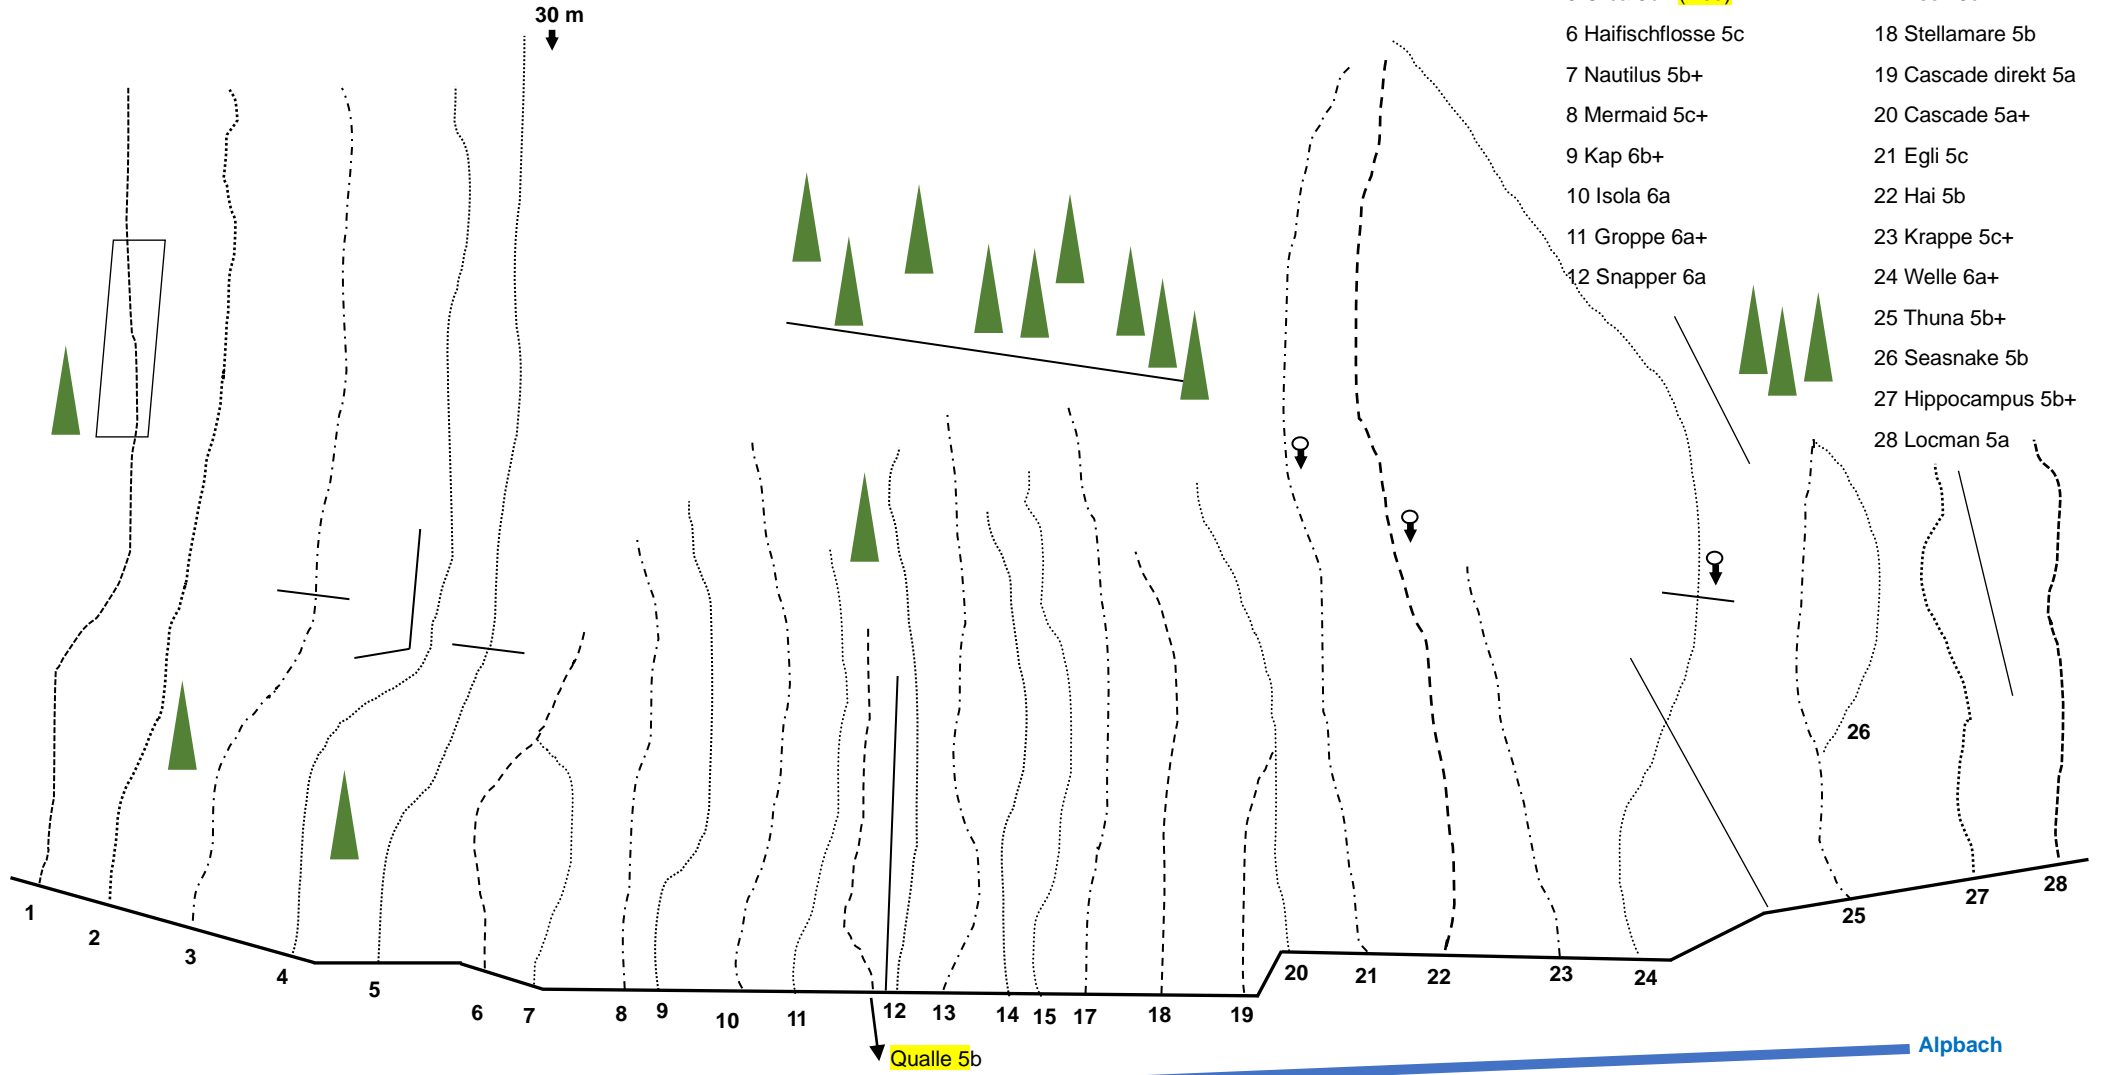

Klettergarten Alpbach Wimmis Stand 17.7.2023 www.mountainfokus.com

- | | |
|---------------------|-----------------------|
| 1 Calamar 7a | 13 Hydra 6a |
| 2 Echange 6a+ | 14 Sepia 5c+ |
| 3 Plongeur 5c | 15 Onda 6b+ |
| 4 Rascasse 6a | 16 Koralle 7a (5c/A0) |
| 5 Orca 5b+ (Neu) | 17 Esox 5c |
| 6 Haifischflosse 5c | 18 Stellamare 5b |
| 7 Nautilus 5b+ | 19 Cascade direkt 5a |
| 8 Mermaid 5c+ | 20 Cascade 5a+ |
| 9 Kap 6b+ | 21 Egli 5c |
| 10 Isola 6a | 22 Hai 5b |
| 11 Groppe 6a+ | 23 Krappe 5c+ |
| 12 Snapper 6a | 24 Welle 6a+ |
| | 25 Thuna 5b+ |
| | 26 Seasnake 5b |
| | 27 Hippocampus 5b+ |
| | 28 Locman 5a |

← Alpbach